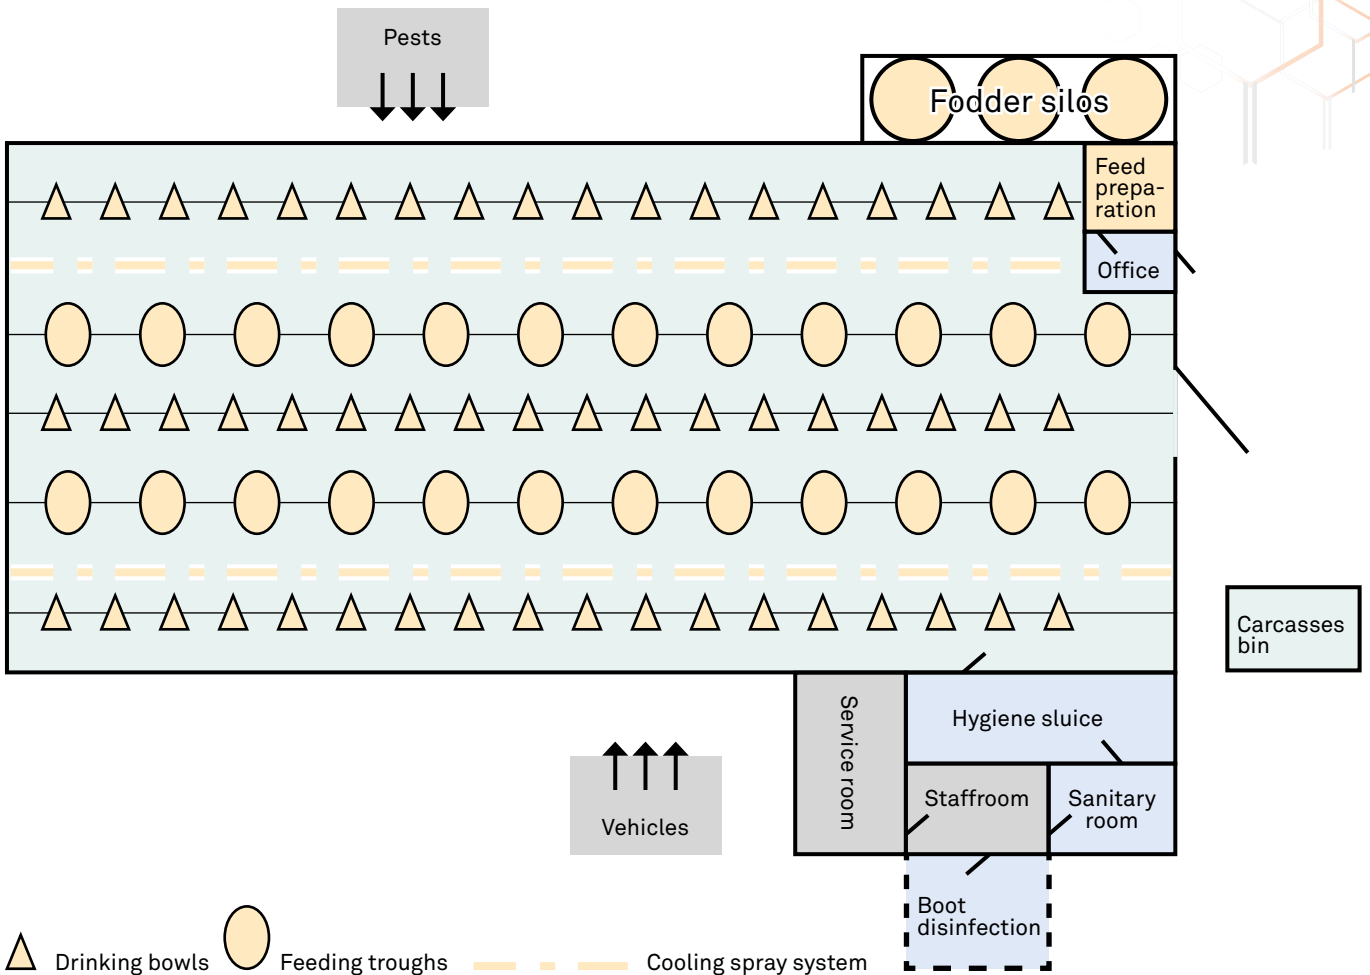

Poultry fattening farm

Cleaning and Disinfection

Professional hygiene solutions for your farm

STOCKMEIER
CHEMIE

Poultry fattening farm Cleaning and Disinfection

Farm hygiene Water and feed supply installation Personell hygiene Vectors

Place of application Product

Poultry housing

Wetting	Lerapur® WET
Cleaning	Lerapur® VET Extra, Lerapur® RS
Disinfection*	Lerasept® VET 100, Lerasept® VET 200, Lerasept® VET 300, Lerasept® Aktiv, Lerasept® FOG HE
Parasite control*	Lerasept® VET COC

Water supply installation

Cleaning	Lerapur® VET FTR
Disinfection*	Lerasept® Spezial, Lerasept® WAT 50
Water treatment*	Lerasept® WAT 50

Feed supply installation

Cleaning	Lerapur® VET FTR, Lerapur® VET Extra
Disinfection*	Lerasept® Spezial, Lerasept® Aktiv